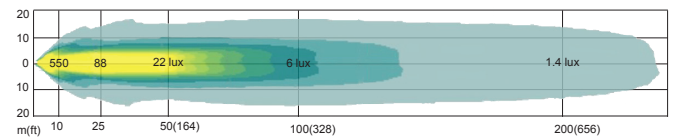

30,000+ LED Life

5 Year Warranty

Flood Pattern

Spot Pattern 55,000 cd 469m/1539ft Max Beam

5 Year Warranty	 Quality Checked
 UV Resistant	 Weather Resistant
 Low Maintenance	 Low AMP Draw

Product Code	4021
Dimensions	4.53 x 3.46 x 5.70 in
Weight	2.5 lbs with Mounting Kit
LED Type	16 Premium Cree LED's
Lumens	4500
Voltage	12 & 24 (9-33 V)
Power	45 W (+/- 10%)
Power Consumption	4,2A @12 V / 2,1A@ 24 V
Connector	Deutsch DT15-2P
Bolts	1 x M10, 6 x M6
Work Temperature	-40 to 122° F.