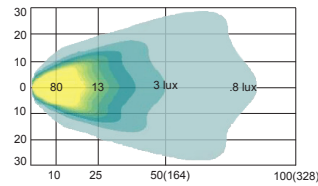

GXL - Work Light Series

37146 Old Hwy 17 - Culbertson, NE 69040 | 800.557.0098 | golight.com

16 Cree LED's

4500 Lumens

Universal 12/24 Voltage

Overvoltage Protection

Reverse Polarity Protection

Shock Tested up to 40G

30,000+ LED Life

5 Year Warranty

Flood Pattern

Spot Pattern 55,000 cd 469m/1539ft Max Beam

5 Year Warranty	 Quality Checked
 UV Resistant	 Weather Resistant
 Low Maintenance	 Low AMP Draw

Product Code	4021
Dimensions	4.53 x 3.46 x 5.70 in
Weight	2.5 lbs with Mounting Kit
LED Type	16 Premium Cree LED's
Lumens	4500
Voltage	12 & 24 (9-33 V)
Power	45 W (+/- 10%)
Power Consumption	4,2A @12 V / 2,1A@ 24 V
Connector	Deutsch DT15-2P
Bolts	1 x M10, 6 x M6
Work Temperature	-40 to 122° F.