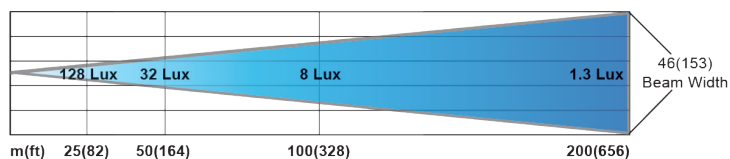

GOBEE

Stanchion Mount Searchlights

- Wireless Remote Control
- 12" Stainless Steel Stanchion that fits in a 2 or 3 Prong Bow Socket
- Integral Bi-Color Navigation Lights
- 360° Rotation x 90° Tilt
- 80,000 Candela, Max Beam Distance 1,857 ft
- 5 amps at 13.8V (Minimum 7 amp fuse required)
- 14° Beam Angle
- 55 watt H3 Bulb
- UV Ray and Saltwater Resistant
- 1 Year Limited Warranty

Stanchion Mount

GOBEE HALOGEN
2151 (Black)

Package Includes:
Wireless Hand Held Remote
12" Stanchion w/ Nav Lights
Nylon Storage Bag

Gobee Halogen Light Beam Dimensions

Illuminance (Lux) 128 32 8 1.3

Peak Beam Intensity: 80,000 Candela

Maximum Beam Distance: 566 m / 1,857 ft

Beam Angle: 14°

I am an avid night fisherman and absolutely LOVE my Gobee Stanchion Golight. The convenience...The safety...traveling a lake at night can be very dangerous trying to drive while holding a handheld spotlight... I would highly recommend this remote spotlight to anyone who night fishes, it's the best investment you'll ever make!