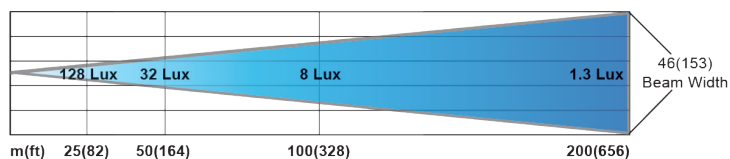

### Stanchion Mount Searchlights

- Wireless Remote Control
- 12" Stainless Steel Stanchion that fits in a 2 or 3 Prong Bow Socket
- Integral Bi-Color Navigation Lights
- 360° Rotation x 90° Tilt
- 80,000 Candela, Max Beam Distance 1,857 ft
- 5 amps at 13.8V (Minimum 7 amp fuse required)
- 14° Beam Angle
- 55 watt H3 Bulb
- UV Ray and Saltwater Resistant
- 1 Year Limited Warranty

### Gobee Halogen Light Beam Dimensions

Illuminance (Lux) 128 32 8 1.3

Peak Beam Intensity: 80,000 Candela  
Maximum Beam Distance: 566 m / 1,857 ft  
Beam Angle: 14°

*I am an avid night fisherman and absolutely LOVE my Gobee Stanchion Golight. The convenience...The safety...traveling a lake at night can be very dangerous trying to drive while holding a handheld spotlight... I would highly recommend this remote spotlight to anyone who night fishes, it's the best investment you'll ever make!*