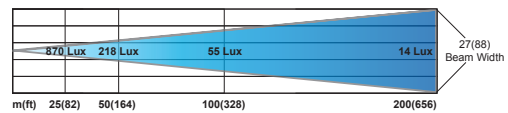

Wireless Hand-Held &  
Wireless Dash-Mount Remotes  
20074GT (white) 20574GT (black)

**PORTABLE MODELS**  
Permanent Shoe  
Wireless Remote - 79004GT (white)

**PORTABLE MODELS**  
Magnetic Shoe  
Wireless Hand-Held Remote  
79014GT (white) 79514GT (black)

LED Light Beam Dimensions

Illuminance (Lux) 870 218 55 14  
Peak Beam Intensity: 544,000 Candela  
Maximum Beam Distance: 1,475 m / 4,839 ft  
Beam Angle: 8°

<b>Housing:</b>	Heat resistant and high impact injection molded housing ASA Polymer (white housing) ABS Polymer (black housing)
<b>Parts:</b>	Nylon, Acetal Rack O-ring, Stainless Steel pinion drive 15' 18G cord with universal cigarette lighter plug
<b>Fasteners:</b>	Stainless Steel
<b>Motors:</b>	Automotive grade 12V D.C. Stall Torque 15.6 kg-cm No-load Speed 55.8 rpm Rated Output Power 1.42 W Stall Protected
<b>Quality and Type of LED's:</b>	10 High Flux LED's P-Vex lens technology 8° beam angle Anodized Aluminum heat sink w/liquid powder-cast finish
<b>Peak Beam Intensity:</b>	544,000 Candela
<b>Max Beam Distance:</b>	4,839 ft
<b>Voltage DC:</b>	12V
<b>Power Consumption:</b>	40W
<b>Max Current Draw:</b>	3.7 amps
<b>Wireless Remote Control:</b>	Radio Frequency: 433 MHz > 2000 possible address codes with 7 station dip switch Transmitter power: 2 Duracell MN21 12v batteries Radio Frequency allows for remote operation up to 80 feet away
<b>Hardwired Dash Mount Remote:</b>	On/Off switch, 4 way toggle 20' of six wire cord
<b>Warranty:</b>	3 Year Limited Warranty
<b>Mounting Options:</b>	Permanent Mount, Portable Light/Magnetic Shoe, Portable Light/Permanent Shoe
<b>Rockguard:</b>	Optional Accessory