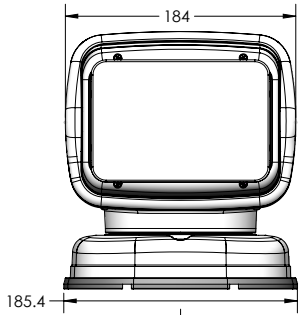

GT SERIES - LED

37146 Old Hwy 17 - Culbertson, NE 69040 | 800.557.0098 | golight.com

PERMANENT MOUNT
Wireless Hand-Held Remote
20004GT (white) 20514GT (black)

Hard-Wired Dash Mount Remote
20204GT (white) 20214GT (black)

Wireless Hand-Held &
Wireless Dash-Mount Remotes
20074GT (white) 20574GT (black)