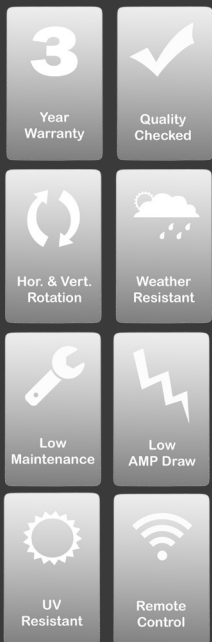

Wireless Hand-Held &  
Wireless Dash-Mount Remotes  
20074GT (white) 20574GT (black)

**PORTABLE MODELS**  
Permanent Shoe  
Wireless Remote - 79004GT (white)

**PORTABLE MODELS**  
Magnetic Shoe  
Wireless Hand-Held Remote  
79014GT (white) 79514GT (black)

LED Light Beam Dimensions

Illuminance (Lux) 870 218 55 14  
Peak Beam Intensity: 544,000 Candela  
Maximum Beam Distance: 1,475 m / 4,839 ft  
Beam Angle: 8°

<b>Housing:</b>	Heat resistant and high impact injection molded housing ASA Polymer (white housing) ABS Polymer (black housing)
<b>Parts:</b>	Nylon, Acetal Rack O-ring, Stainless Steel pinion drive 15' 18G cord with universal cigarette lighter plug
<b>Fasteners:</b>	Stainless Steel
<b>Motors:</b>	Automotive grade 12V D.C. Stall Torque 15.6 kg-cm No-load Speed 55.8 rpm Rated Output Power 1.42 W Stall Protected
<b>Quality and Type of LED's:</b>	10 High Flux LED's P-Vex lens technology 8° beam angle Anodized Aluminum heat sink w/liquid powder-cast finish
<b>Peak Beam Intensity:</b>	544,000 Candela
<b>Max Beam Distance:</b>	4,839 ft
<b>Voltage DC:</b>	12V
<b>Power Consumption:</b>	40W
<b>Max Current Draw:</b>	3.7 amps
<b>Wireless Remote Control:</b>	Radio Frequency: 433 MHz > 2000 possible address codes with 7 station dip switch Transmitter power: 2 Duracell MN21 12v batteries Radio Frequency allows for remote operation up to 80 feet away
<b>Hardwired Dash Mount Remote:</b>	On/Off switch, 4 way toggle 20' of six wire cord
<b>Warranty:</b>	3 Year Limited Warranty
<b>Mounting Options:</b>	Permanent Mount, Portable Light/Magnetic Shoe, Portable Light/Permanent Shoe
<b>Rockguard:</b>	Optional Accessory