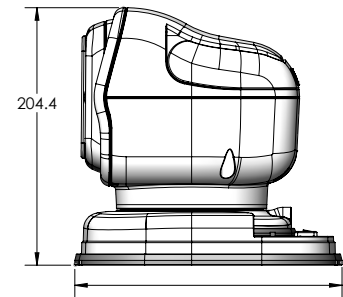

Wireless Hand-Held &  
Wireless Dash-Mount Remotes  
20074GT (white) 20574GT (black)

**PORTABLE MODELS**  
Permanent Shoe  
Wireless Remote - 79004GT (white)

**PORTABLE MODELS**  
Magnetic Shoe  
Wireless Hand-Held Remote  
79014GT (white) 79514GT (black)

LED Light Beam Dimensions

Illuminance (Lux) 870 218 55 14  
Peak Beam Intensity: 544,000 Candela  
Maximum Beam Distance: 1,475 m / 4,839 ft  
Beam Angle: 8°

<b>Housing:</b>	Heat resistant and high impact injection molded housing ASA Polymer (white housing) ABS Polymer (black housing)
<b>Parts:</b>	Nylon, Acetal Rack O-ring, Stainless Steel pinion drive 15' 18G cord with universal cigarette lighter plug
<b>Fasteners:</b>	Stainless Steel
<b>Motors:</b>	Automotive grade 12V D.C. Stall Torque 15.6 kg-cm No-load Speed 55.8 rpm Rated Output Power 1.42 W Stall Protected
<b>Quality and Type of LED's:</b>	10 High Flux LED's P-Vex lens technology 8° beam angle Anodized Aluminum heat sink w/liquid powder-cast finish
<b>Peak Beam Intensity:</b>	544,000 Candela
<b>Max Beam Distance:</b>	4,839 ft
<b>Voltage DC:</b>	12V
<b>Power Consumption:</b>	40W
<b>Max Current Draw:</b>	3.7 amps
<b>Wireless Remote Control:</b>	Radio Frequency: 433 MHz > 2000 possible address codes with 7 station dip switch Transmitter power: 2 Duracell MN21 12v batteries Radio Frequency allows for remote operation up to 80 feet away
<b>Hardwired Dash Mount Remote:</b>	On/Off switch, 4 way toggle 20' of six wire cord
<b>Warranty:</b>	3 Year Limited Warranty
<b>Mounting Options:</b>	Permanent Mount, Portable Light/Magnetic Shoe, Portable Light/Permanent Shoe
<b>Rockguard:</b>	Optional Accessory