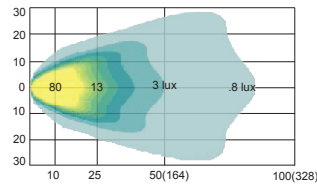

GXL LED - Work Light Series

37146 Old Hwy 17 - Culbertson, NE 69040 | 800.557.0098 | golight.com

16 Cree LED's

4500 Lumens

Universal 12/24 Voltage

Overvoltage Protection

Reverse Polarity Protection

Shock Tested up to 40G

30,000+ LED Life

5 Year Warranty

Flood Pattern

Spot Pattern 55,000 cd 469m/1539ft Max Beam

5 Year Warranty	 Quality Checked
 UV Resistant	 Weather Resistant
 Low Maintenance	 Low AMP Draw

Product Code	4021
Dimensions	4.53 x 3.46 x 5.70 in
Weight	2.5 lbs with Mounting Kit
LED Type	16 Premium Cree LED's
Lumens	4500
Voltage	12 & 24 (9-33 V)
Power	45 W (+/- 10%)
Power Consumption	4,2A @12 V / 2,1A@ 24 V
Connector	Deutsch DT15-2P
Bolts	1 x M10, 6 x M6
Work Temperature	-40 to 122° F.