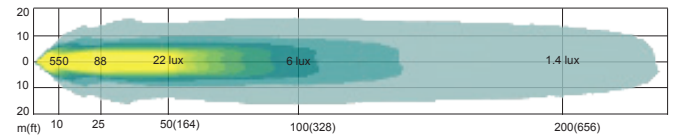

30,000+ LED Life

5 Year Warranty

Flood Pattern

Spot Pattern 55,000 cd 469m/1539ft Max Beam

5 Year Warranty	 Quality Checked
 UV Resistant	 Weather Resistant
 Low Maintenance	 Low AMP Draw

Product Code	4021
Dimensions	4.53 x 3.46 x 5.70 in
Weight	2.5 lbs with Mounting Kit
LED Type	16 Premium Cree LED's
Lumens	4500
Voltage	12 & 24 (9-33 V)
Power	45 W (+/- 10%)
Power Consumption	4,2A @12 V / 2,1A@ 24 V
Connector	Deutsch DT15-2P
Bolts	1 x M10, 6 x M6
Work Temperature	-40 to 122° F.