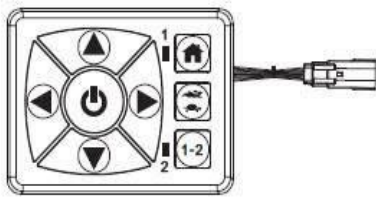

Stryker ST Hardwired Golight Stryker 3020ST/3021ST/3026ST 30204ST/30214ST/30264ST

In the Box

Golight Stryker ST
ST-3020-D ST Wired Dash Control
ST-3020-20 ST Wiring Harness 20'

Additional Accessories Available

ST-3020-D ST Wired Dash Control
ST-3020-X X-Splitter
ST-3020-Y Y-Splitter
ST-3020-20 Wiring Harness 20'
ST-3020-32 Wiring Harness 32'

Wiring Illustrations

One Controller One Light

One Controller Two Lights