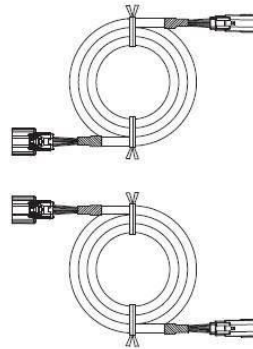

Stryker ST Hardwired Golight Stryker 3020ST/3021ST/3026ST 30204ST/30214ST/30264ST

In the Box

Golight Stryker ST
ST-3020-D ST Wired Dash Control
ST-3020-20 ST Wiring Harness 20'

Additional Accessories Available

ST-3020-D ST Wired Dash Control
ST-3020-X X-Splitter
ST-3020-Y Y-Splitter
ST-3020-20 Wiring Harness 20'
ST-3020-32 Wiring Harness 32'

Wiring Illustrations

One Controller One Light

One Controller Two Lights