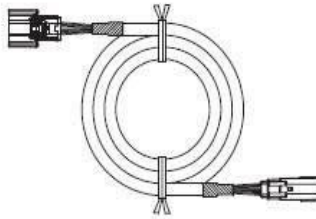

Stryker ST Hardwired Golight Stryker 3020ST/3021ST/3026ST 30204ST/30214ST/30264ST

In the Box

Golight Stryker ST
ST-3020-D ST Wired Dash Control
ST-3020-20 ST Wiring Harness 20'

Additional Accessories Available

ST-3020-D ST Wired Dash Control
ST-3020-X X-Splitter
ST-3020-Y Y-Splitter
ST-3020-20 Wiring Harness 20'
ST-3020-32 Wiring Harness 32'

Wiring Illustrations

One Controller One Light

One Controller Two Lights