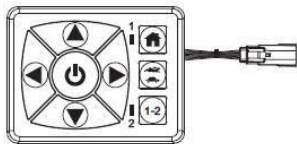

Stryker ST Hardwired Golight Stryker 3020ST/3021ST/3026ST 30204ST/30214ST/30264ST

In the Box

Golight Stryker ST
ST-3020-D ST Wired Dash Control
ST-3020-20 ST Wiring Harness 20'

Additional Accessories Available

ST-3020-D ST Wired Dash Control
ST-3020-X X-Splitter
ST-3020-Y Y-Splitter
ST-3020-20 Wiring Harness 20'
ST-3020-32 Wiring Harness 32'

Wiring Illustrations

One Controller One Light

One Controller Two Lights